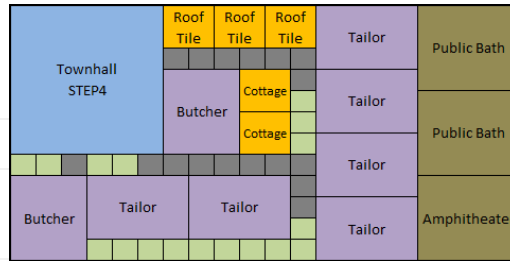

Delete:  
1 Butcher, 1 Amphitheater  
Build:

1 Cottage, 1 Tailor, 1 Public Bath,  
1 Roof Tile House

Delete: 4 Butchers  
Build: 4 Tailors

Delete: 1 Butcher, 1 Roof Tile House, 1 Amphitheater  
Build: 1 Cottage, 1 Tailor, 1 Public Bath