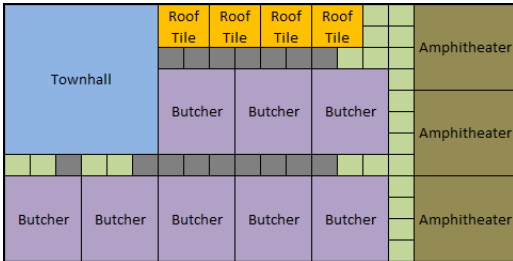

# QI Settlement strategy

- Total constructing days: 5 days.

**Preparation:** unlock 3 expansions with quantum shards (total costs 450). We need a clear rectangle! (12x20).

Build 4 Roof Tile Houses, 8 Butchers  
Build: 3 Amphitheatres, 16 Roads

Delete:  
1 Butcher, 1 Amphitheater  
Build:

1 Cottage, 1 Tailor, 1 Public Bath,  
1 Roof Tile House

Delete: 4 Butchers  
Build: 4 Tailors

Delete: 1 Butcher, 1 Roof Tile House, 1 Amphitheater  
Build: 1 Cottage, 1 Tailor, 1 Public Bath