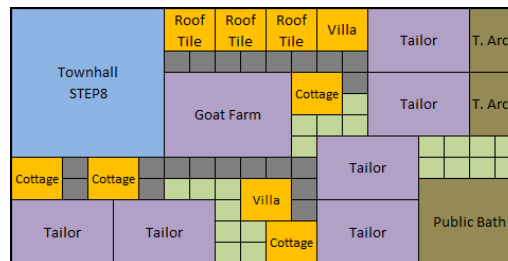

Delete: 1 Public Bath
Build: 1 Cottage, 1 Triumphal Arch, 1 Road

Delete: 2 Butcher
Build: 1 Goat Farm, 1 Villa

Build: 1 Villa, 1 Road