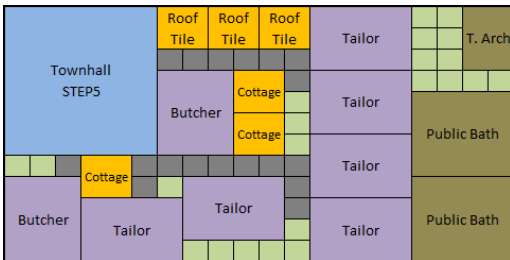

Delete:  
1 Butcher, 1 Amphitheater  
Build:

1 Cottage, 1 Tailor, 1 Public Bath,  
1 Roof Tile House

Delete: 4 Butchers  
Build: 4 Tailors

Delete: 1 Butcher, 1 Roof Tile House, 1 Amphitheater  
Build: 1 Cottage, 1 Tailor, 1 Public Bath