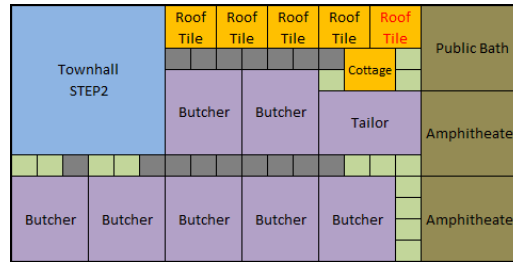

# QI Settlement strategy

- Total constructing days: 5 days.

**Preparation:** unlock 3 expansions with quantum shards (total costs 450). We need a clear rectangle! (12x20).

Build 4 Roof Tile Houses, 8 Butchers  
Build: 3 Amphitheatres, 16 Roads

Delete:  
1 Butcher, 1 Amphitheater  
Build:

1 Cottage, 1 Tailor, 1 Public Bath,  
1 Roof Tile House

Delete: 4 Butchers  
Build: 4 Tailors

Delete: 1 Butcher, 1 Roof Tile House, 1 Amphitheater  
Build: 1 Cottage, 1 Tailor, 1 Public Bath