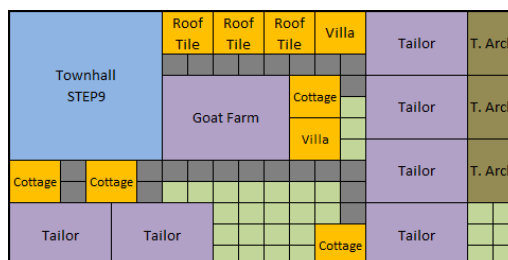

Delete: 1 Public Bath
Build: 1 Triumphal Arch