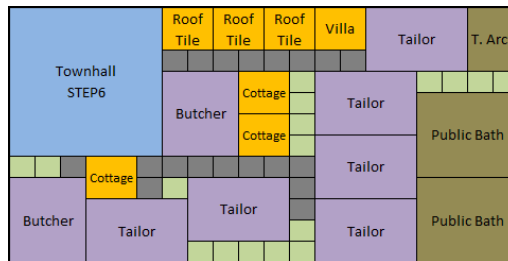

Delete:  
1 Butcher, 1 Amphitheater  
Build:

1 Cottage, 1 Tailor, 1 Public Bath,  
1 Roof Tile House

Delete: 4 Butchers  
Build: 4 Tailors

Delete: 1 Butcher, 1 Roof Tile House, 1 Amphitheater  
Build: 1 Cottage, 1 Tailor, 1 Public Bath