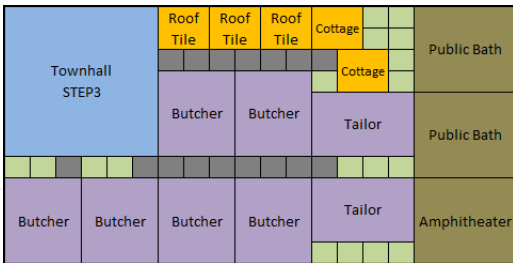

# QI Settlement strategy

- Total constructing days: 5 days.

**Preparation:** unlock 3 expansions with quantum shards (total costs 450). We need a clear rectangle! (12x20).

Build 4 Roof Tile Houses, 8 Butchers  
Build: 3 Amphitheatres, 16 Roads

Delete:  
1 Butcher, 1 Amphitheater  
Build:

1 Cottage, 1 Tailor, 1 Public Bath,  
1 Roof Tile House

Delete: 4 Butchers  
Build: 4 Tailors

Delete: 1 Butcher, 1 Roof Tile House, 1 Amphitheater  
Build: 1 Cottage, 1 Tailor, 1 Public Bath