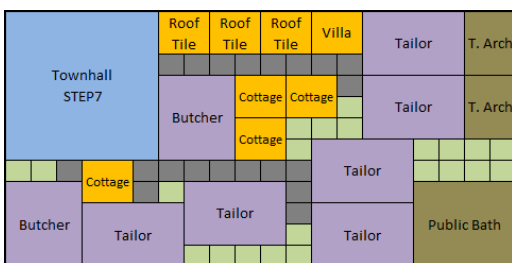

Delete: 1 Public Bath
Build: 1 Cottage, 1 Triumphal Arch, 1 Road

Delete: 2 Butcher
Build: 1 Goat Farm, 1 Villa

Build: 1 Villa, 1 Road